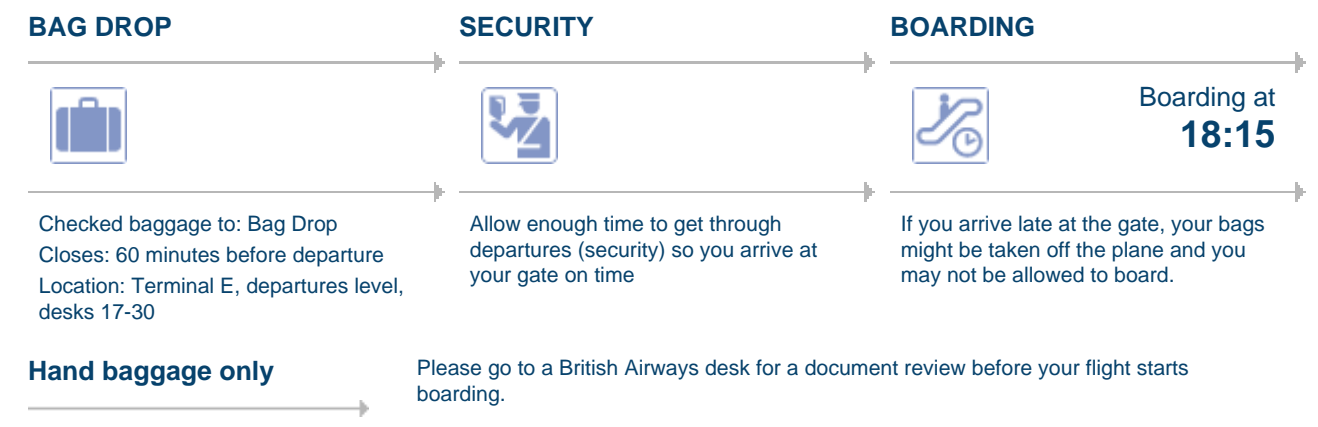

Hand baggage allowance
Please see ba.com

Your checked baggage allowance
2 (No bag to exceed 23kg/51lbs)